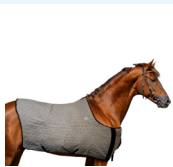

Evaporative Cooling Horse Blanket

Colours: Blue, Silver
Sizing: S/M (14.1 - 15.3 Hands)

Code: 8510M

Evaporative Cooling Horse Blanket

Colours: Blue, Silver
Sizing: L/XL (16-18 Hands)

Code: 8510L

Evaporative Cooling Dog Pad